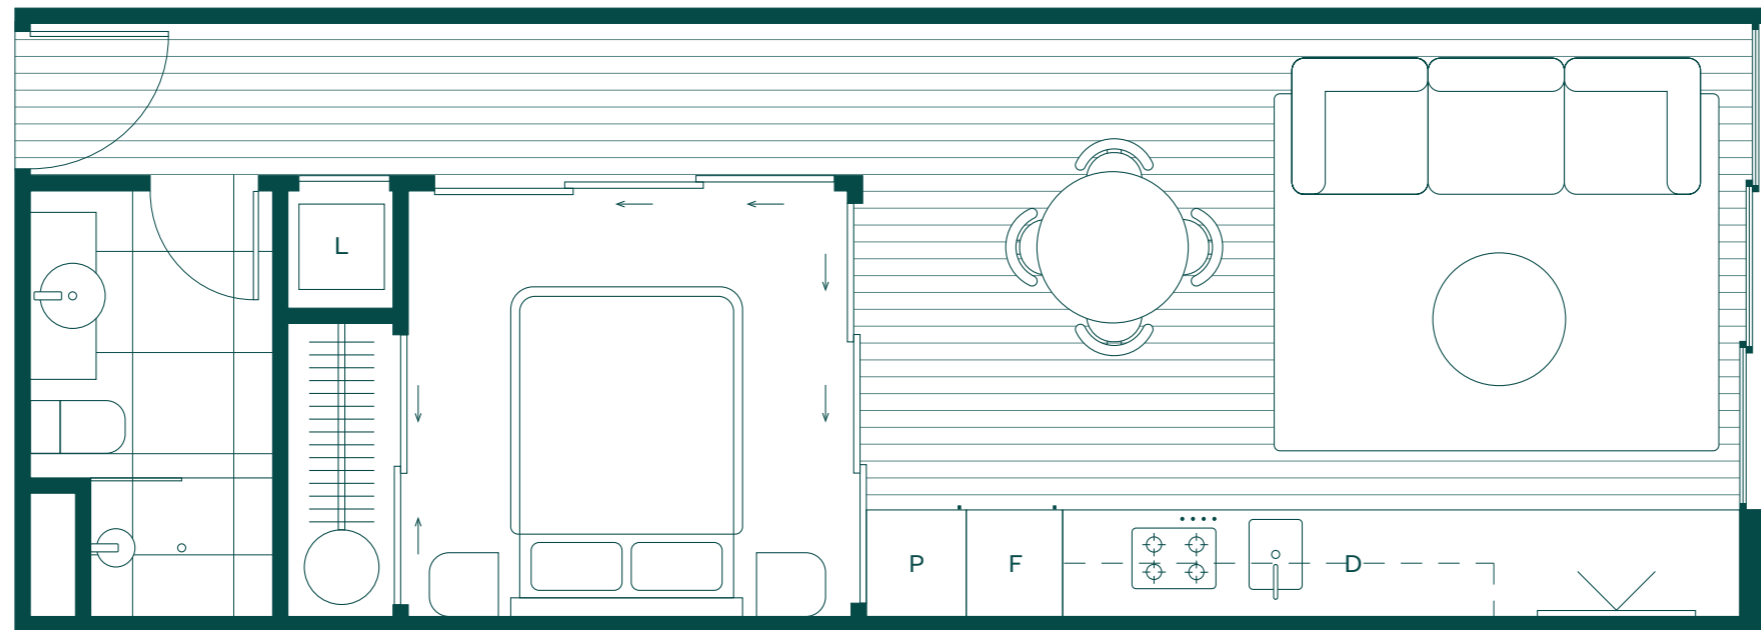

1C

- 1 Bedroom
- 1 Bathroom

- 50m² Internal
- 0m² Balcony
- 50m² Total Area**

SYMPHONY 3 0 3

- ↑ North

- F Fridge
- P Pantry
- D Dishwasher
- W Washing machine

Whilst every care has been taken in preparation of this document, it is for guidance only. This developer and its agents make no warranty or representation as to the accuracy, reliability, currency of completeness of the information herein contained. Illustrations, diagrams and photographs are for presentation purposes only. All information herein is subject to change without notice.