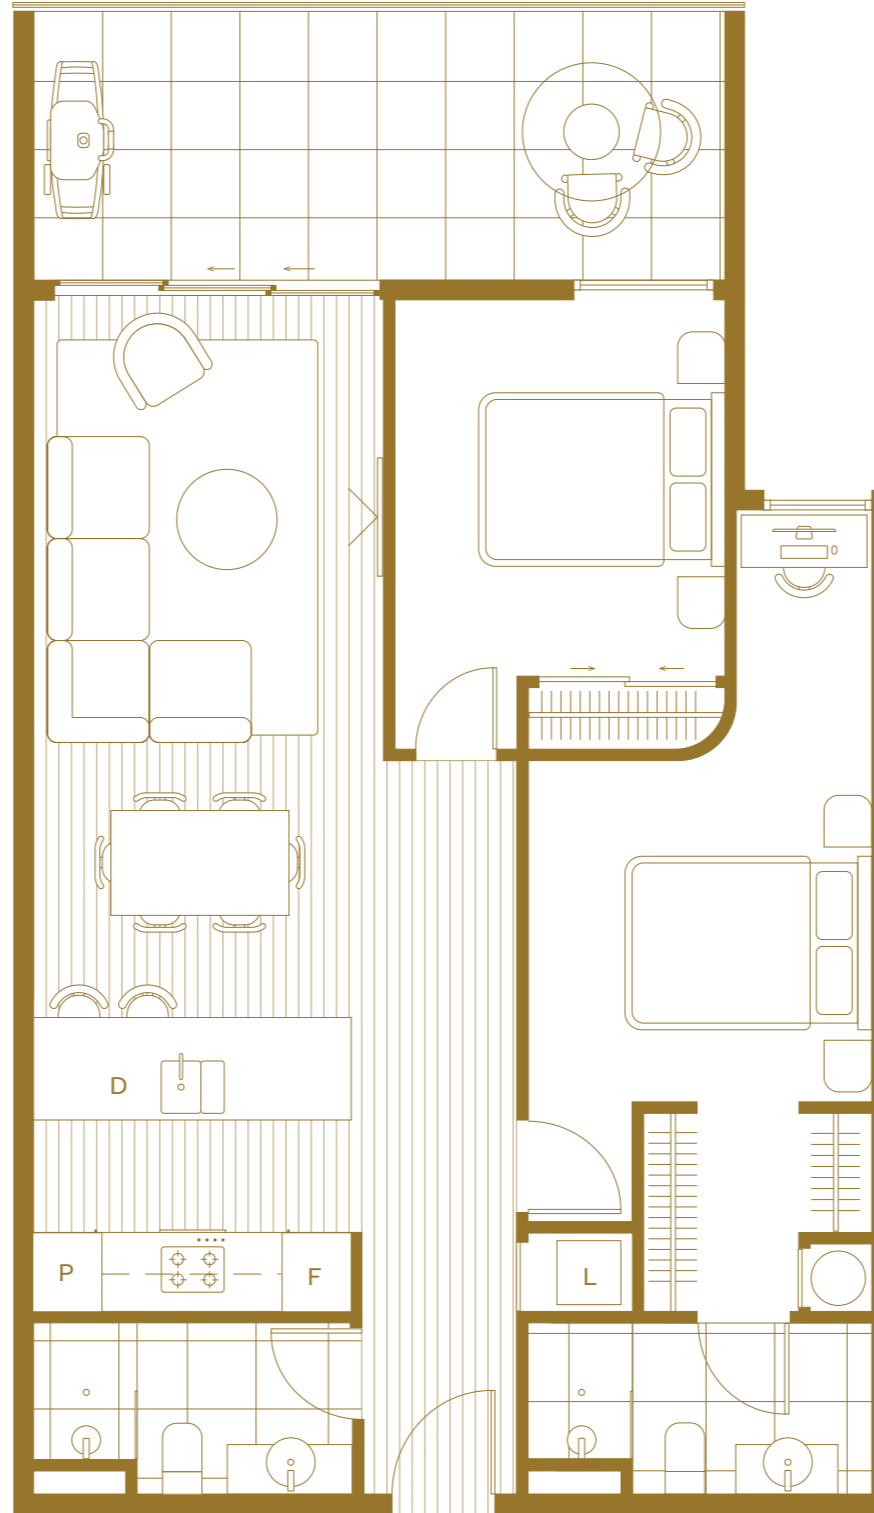

2F

- 2 Bedroom
- 2 Bathroom

- 82m² Internal
- 16m² Balcony
- 98m² Total Area**

- ↑ North

- F Fridge
- P Pantry
- D Dishwasher
- L Laundry

SYMPHONY 3 0 3

Whilst every care has been taken in preparation of this document, it is for guidance only. This developer and its agents make no warranty or representation as to the accuracy, reliability, currency of completeness of the information herein contained. Illustrations, diagrams and photographs are for presentation purposes only. All information herein is subject to change without notice.